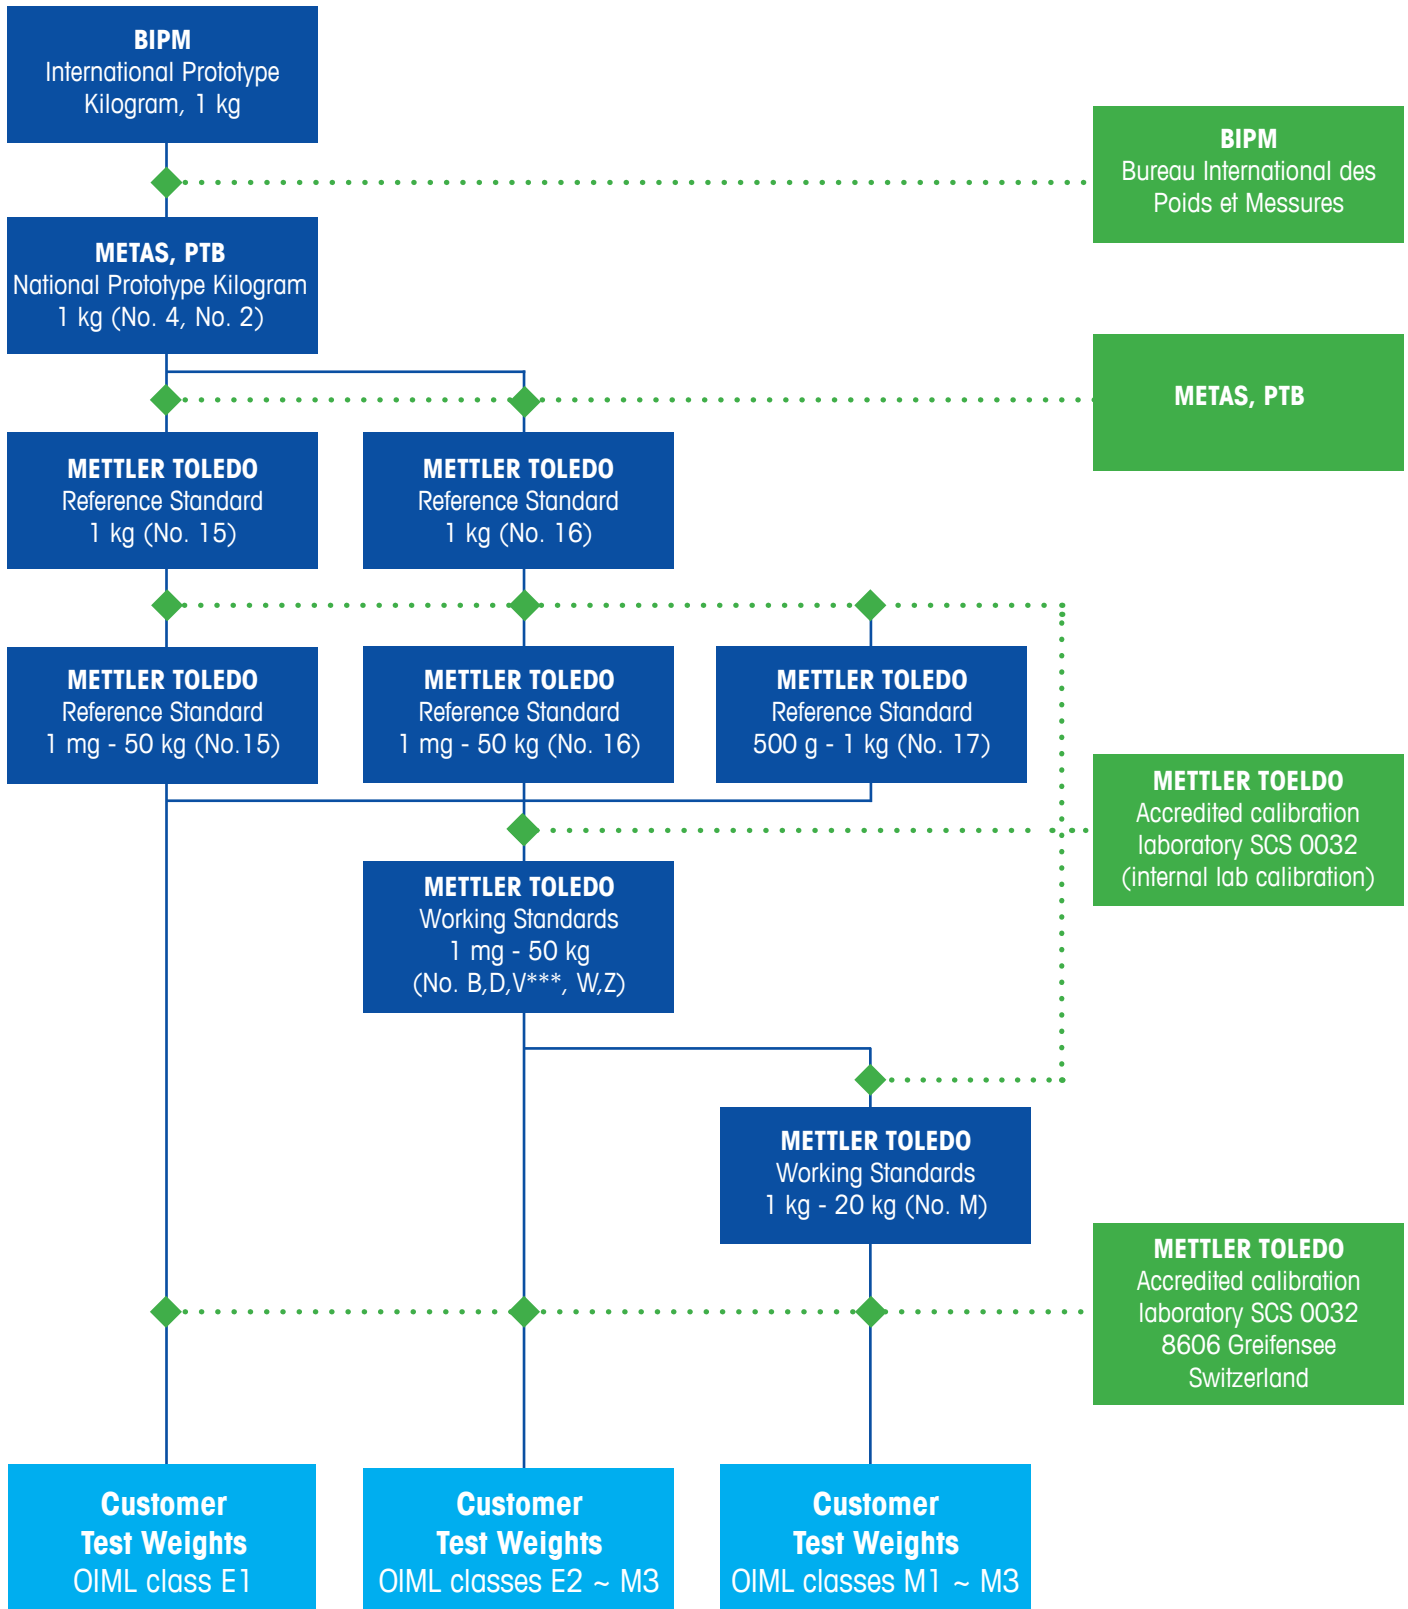

Traceability Chart Unit of Mass

Calibration Laboratory SCS 0032, Switzerland

Weight Standard

Calibration Bodies

— Traceable connection
◆ Calibration execution